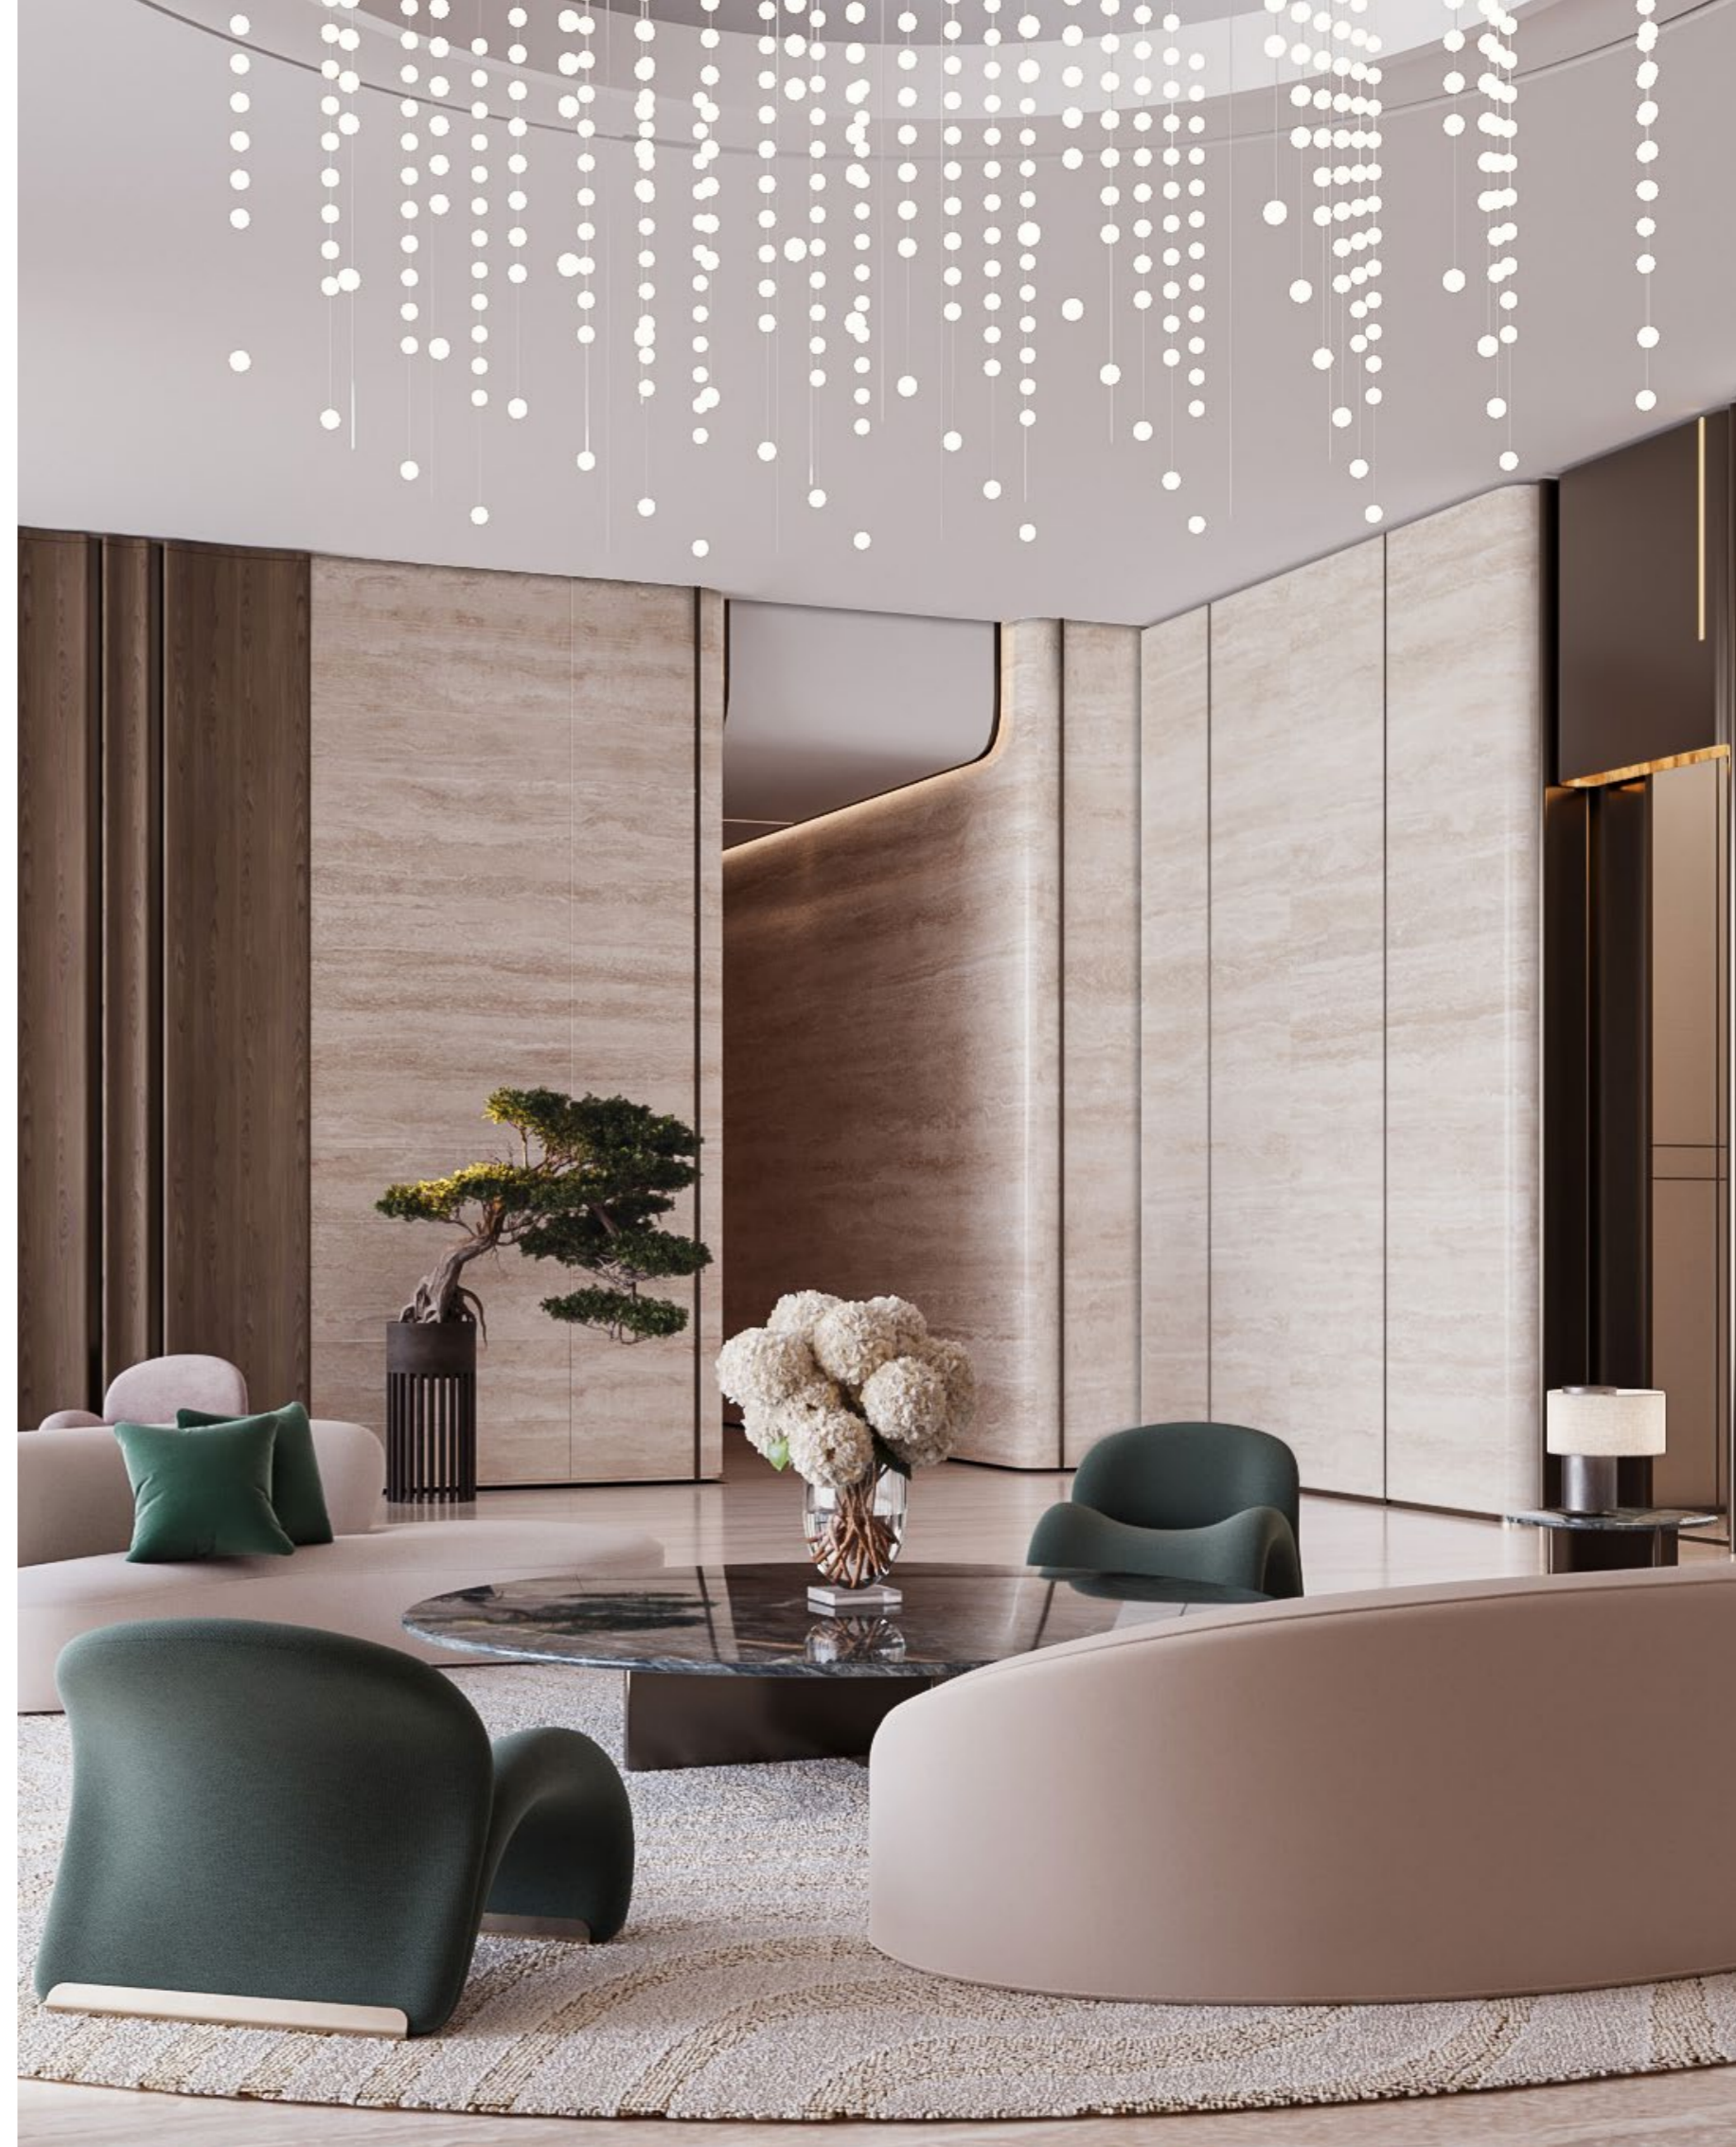

MATERIAL LIST

LOBBY MATERIALS

APARTMENT MATERIALS