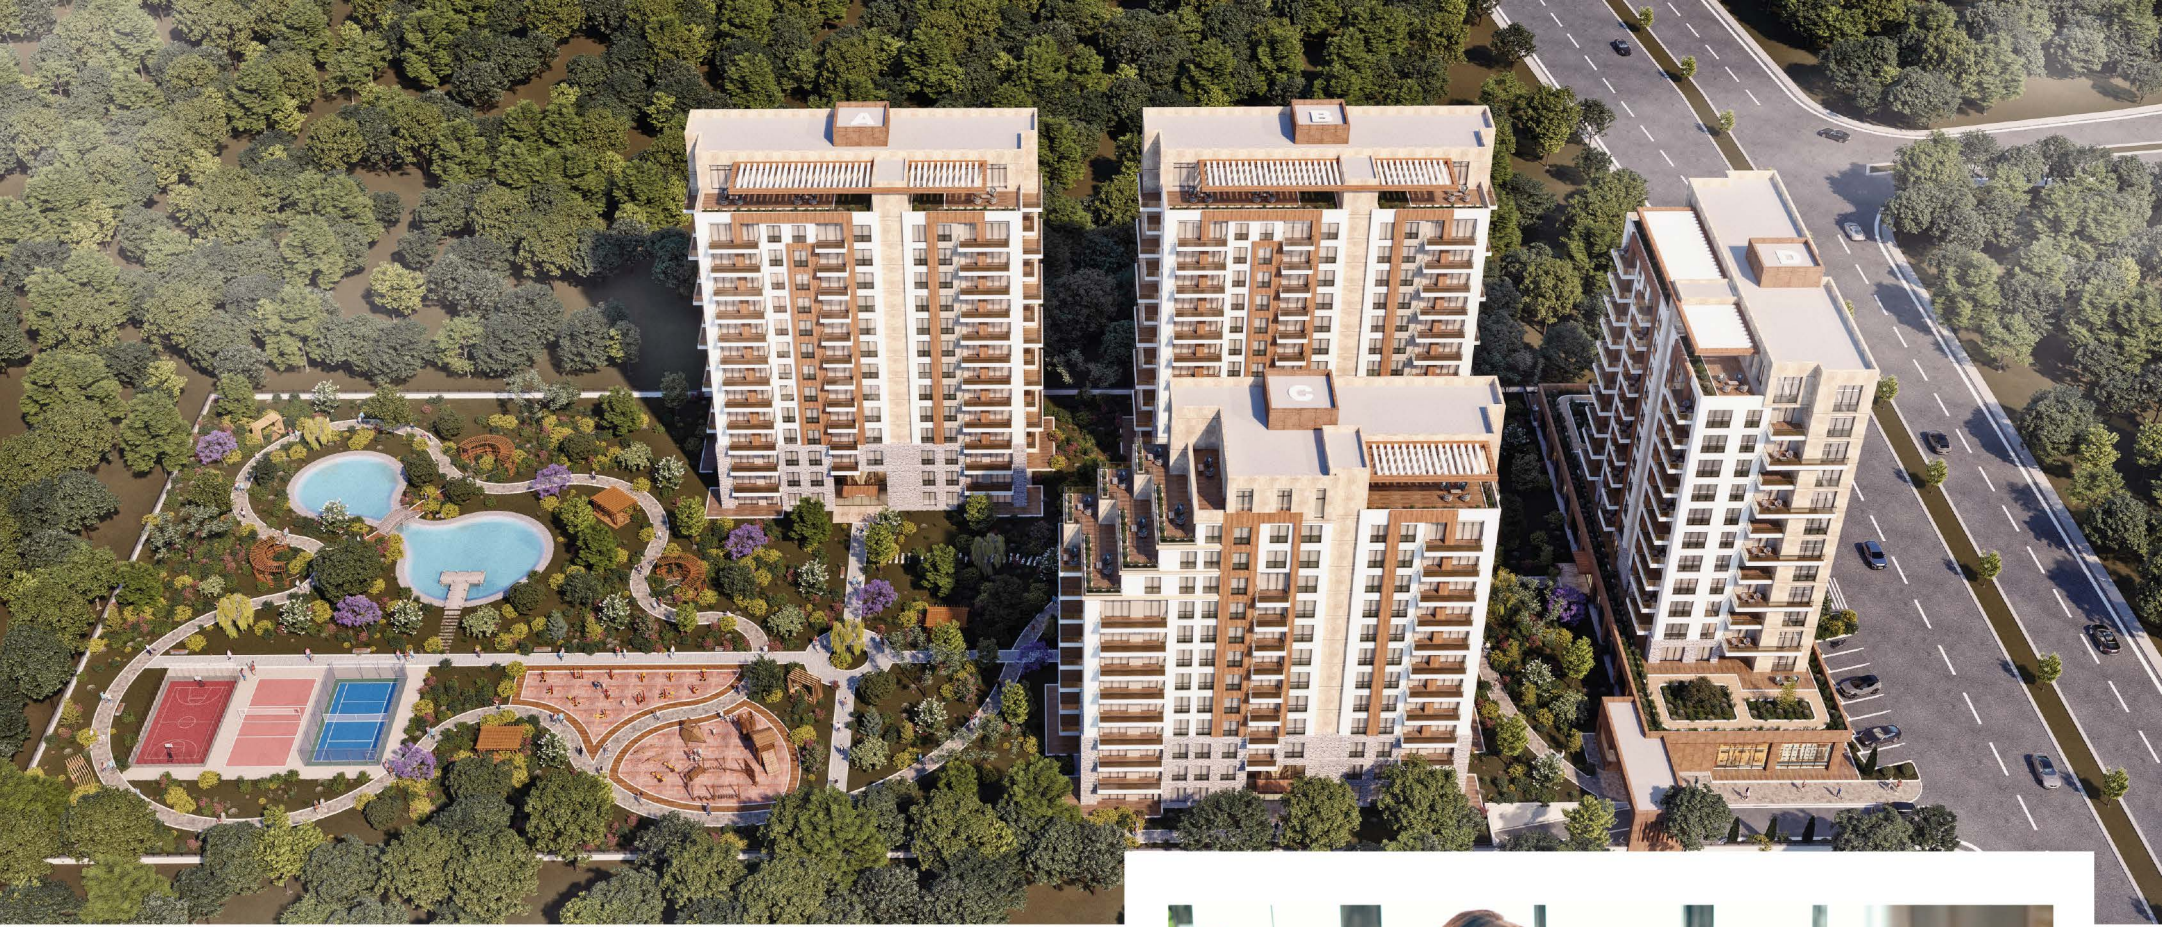

1+1'den 4+1'e kadar tüm bireylere uygun daire seçeneklerimizle sizlere konfor sağlıyoruz. 60m2'den 200m2'ye kadar seçeneklerimizle tüm ailelere ve bireylere uygun rahatlık seçeneklerimizi sizler için tasarladık. Şehir yaşamında rahat nefes alabileceğiniz konutlarımız sizleri bekliyor.

We provide comfort to you with our apartment options suitable for all individuals from 1+1 to 4+1. We have designed our comfort options for you, suitable for all families and individuals, with options from 60m2 to 200m2. Our residences, where you can breathe comfortably in city life, are waiting for you.